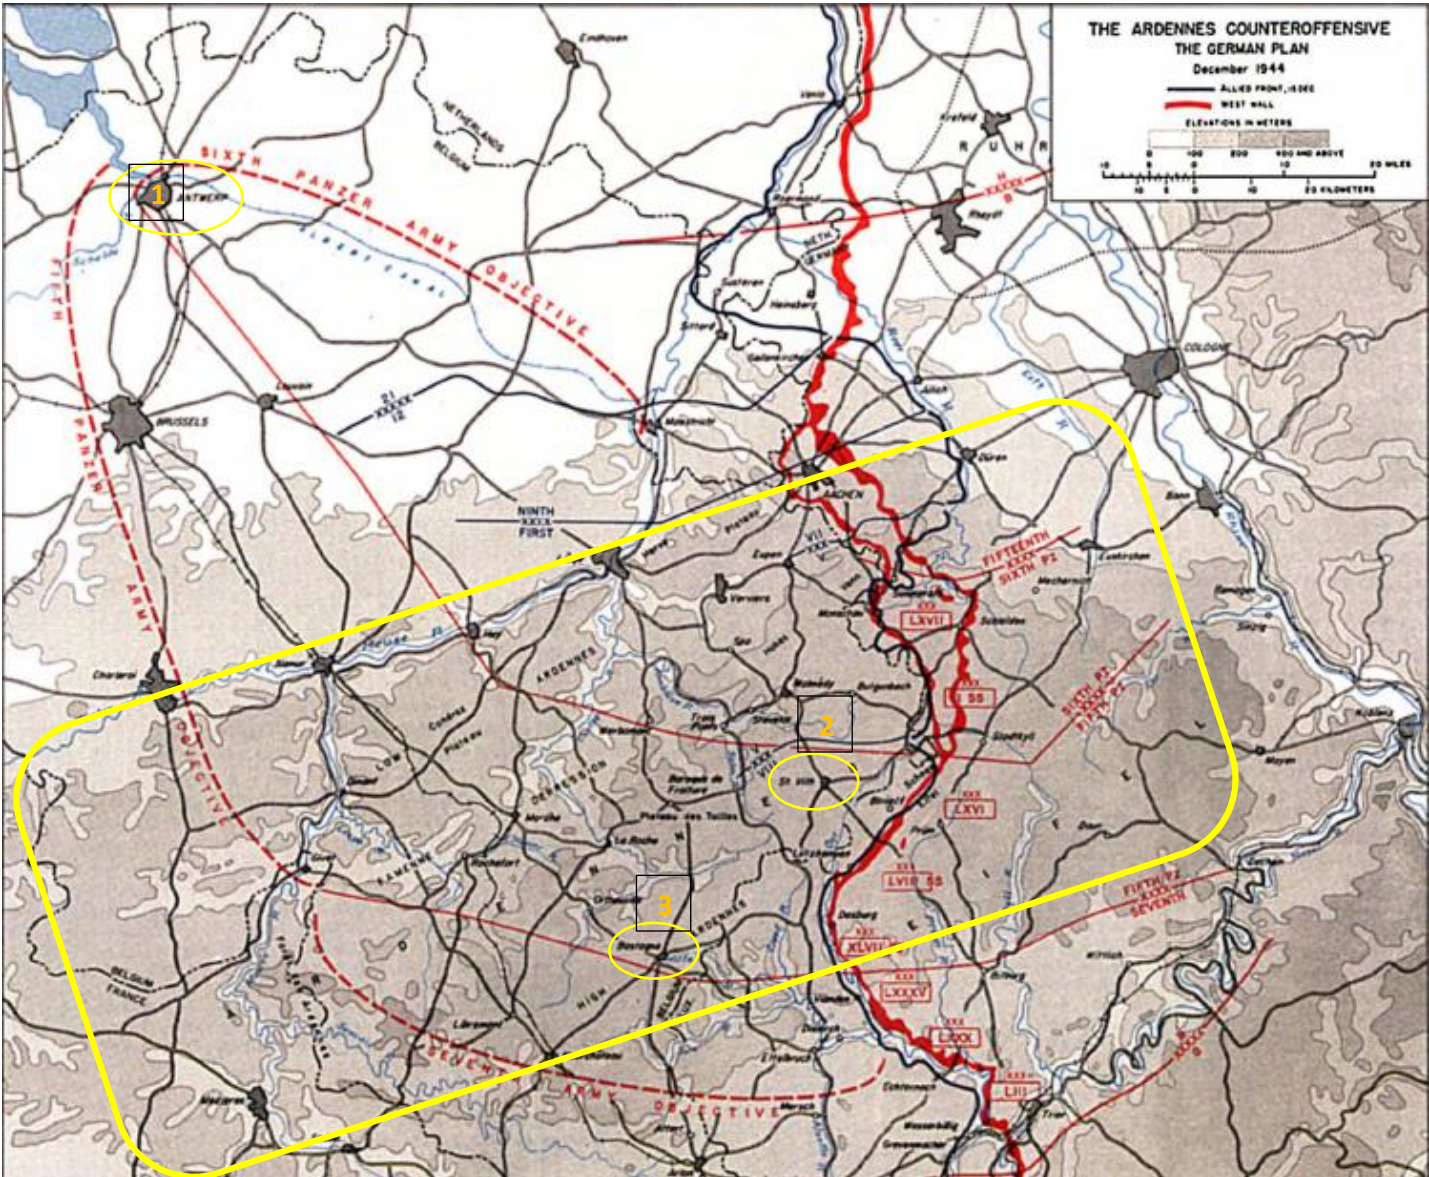

# Map of the German Plan, 1944

The Ardennes: Battle of the Bulge, The U.S. Center of Military History

 Ardennes Forest

- 1 Antwerp
- 2 St. Vith
- 3 Bastogne